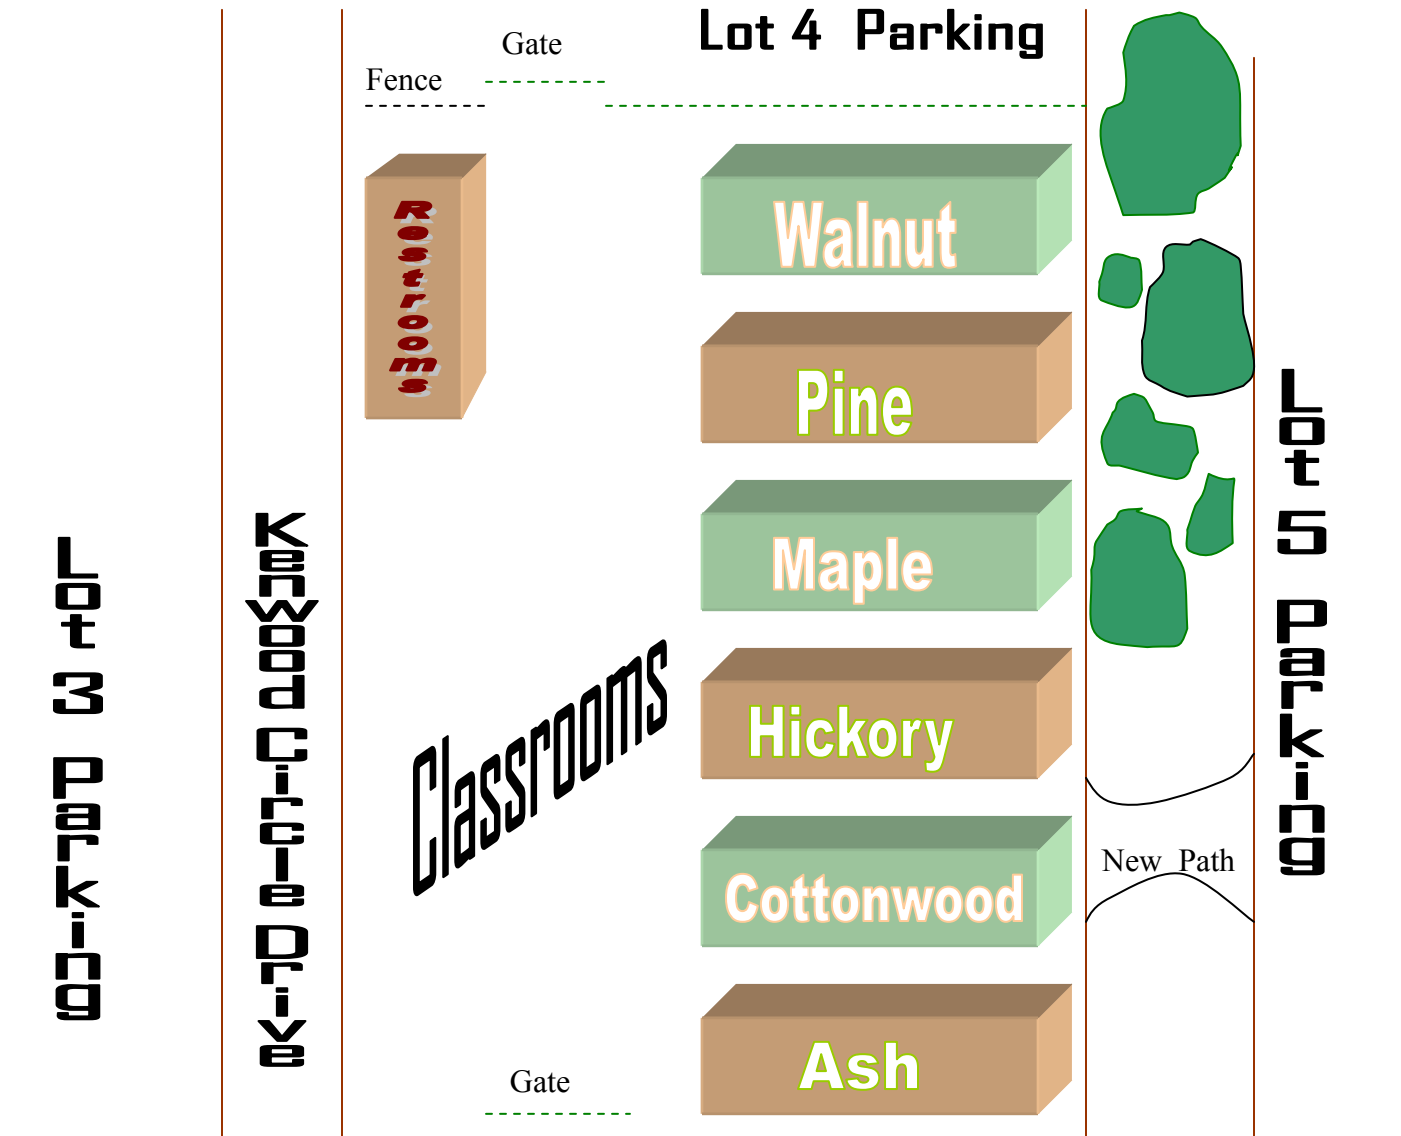

# Buckeye Haven

UNIVERSITY DRIVE

RIEDL HALL PARKING